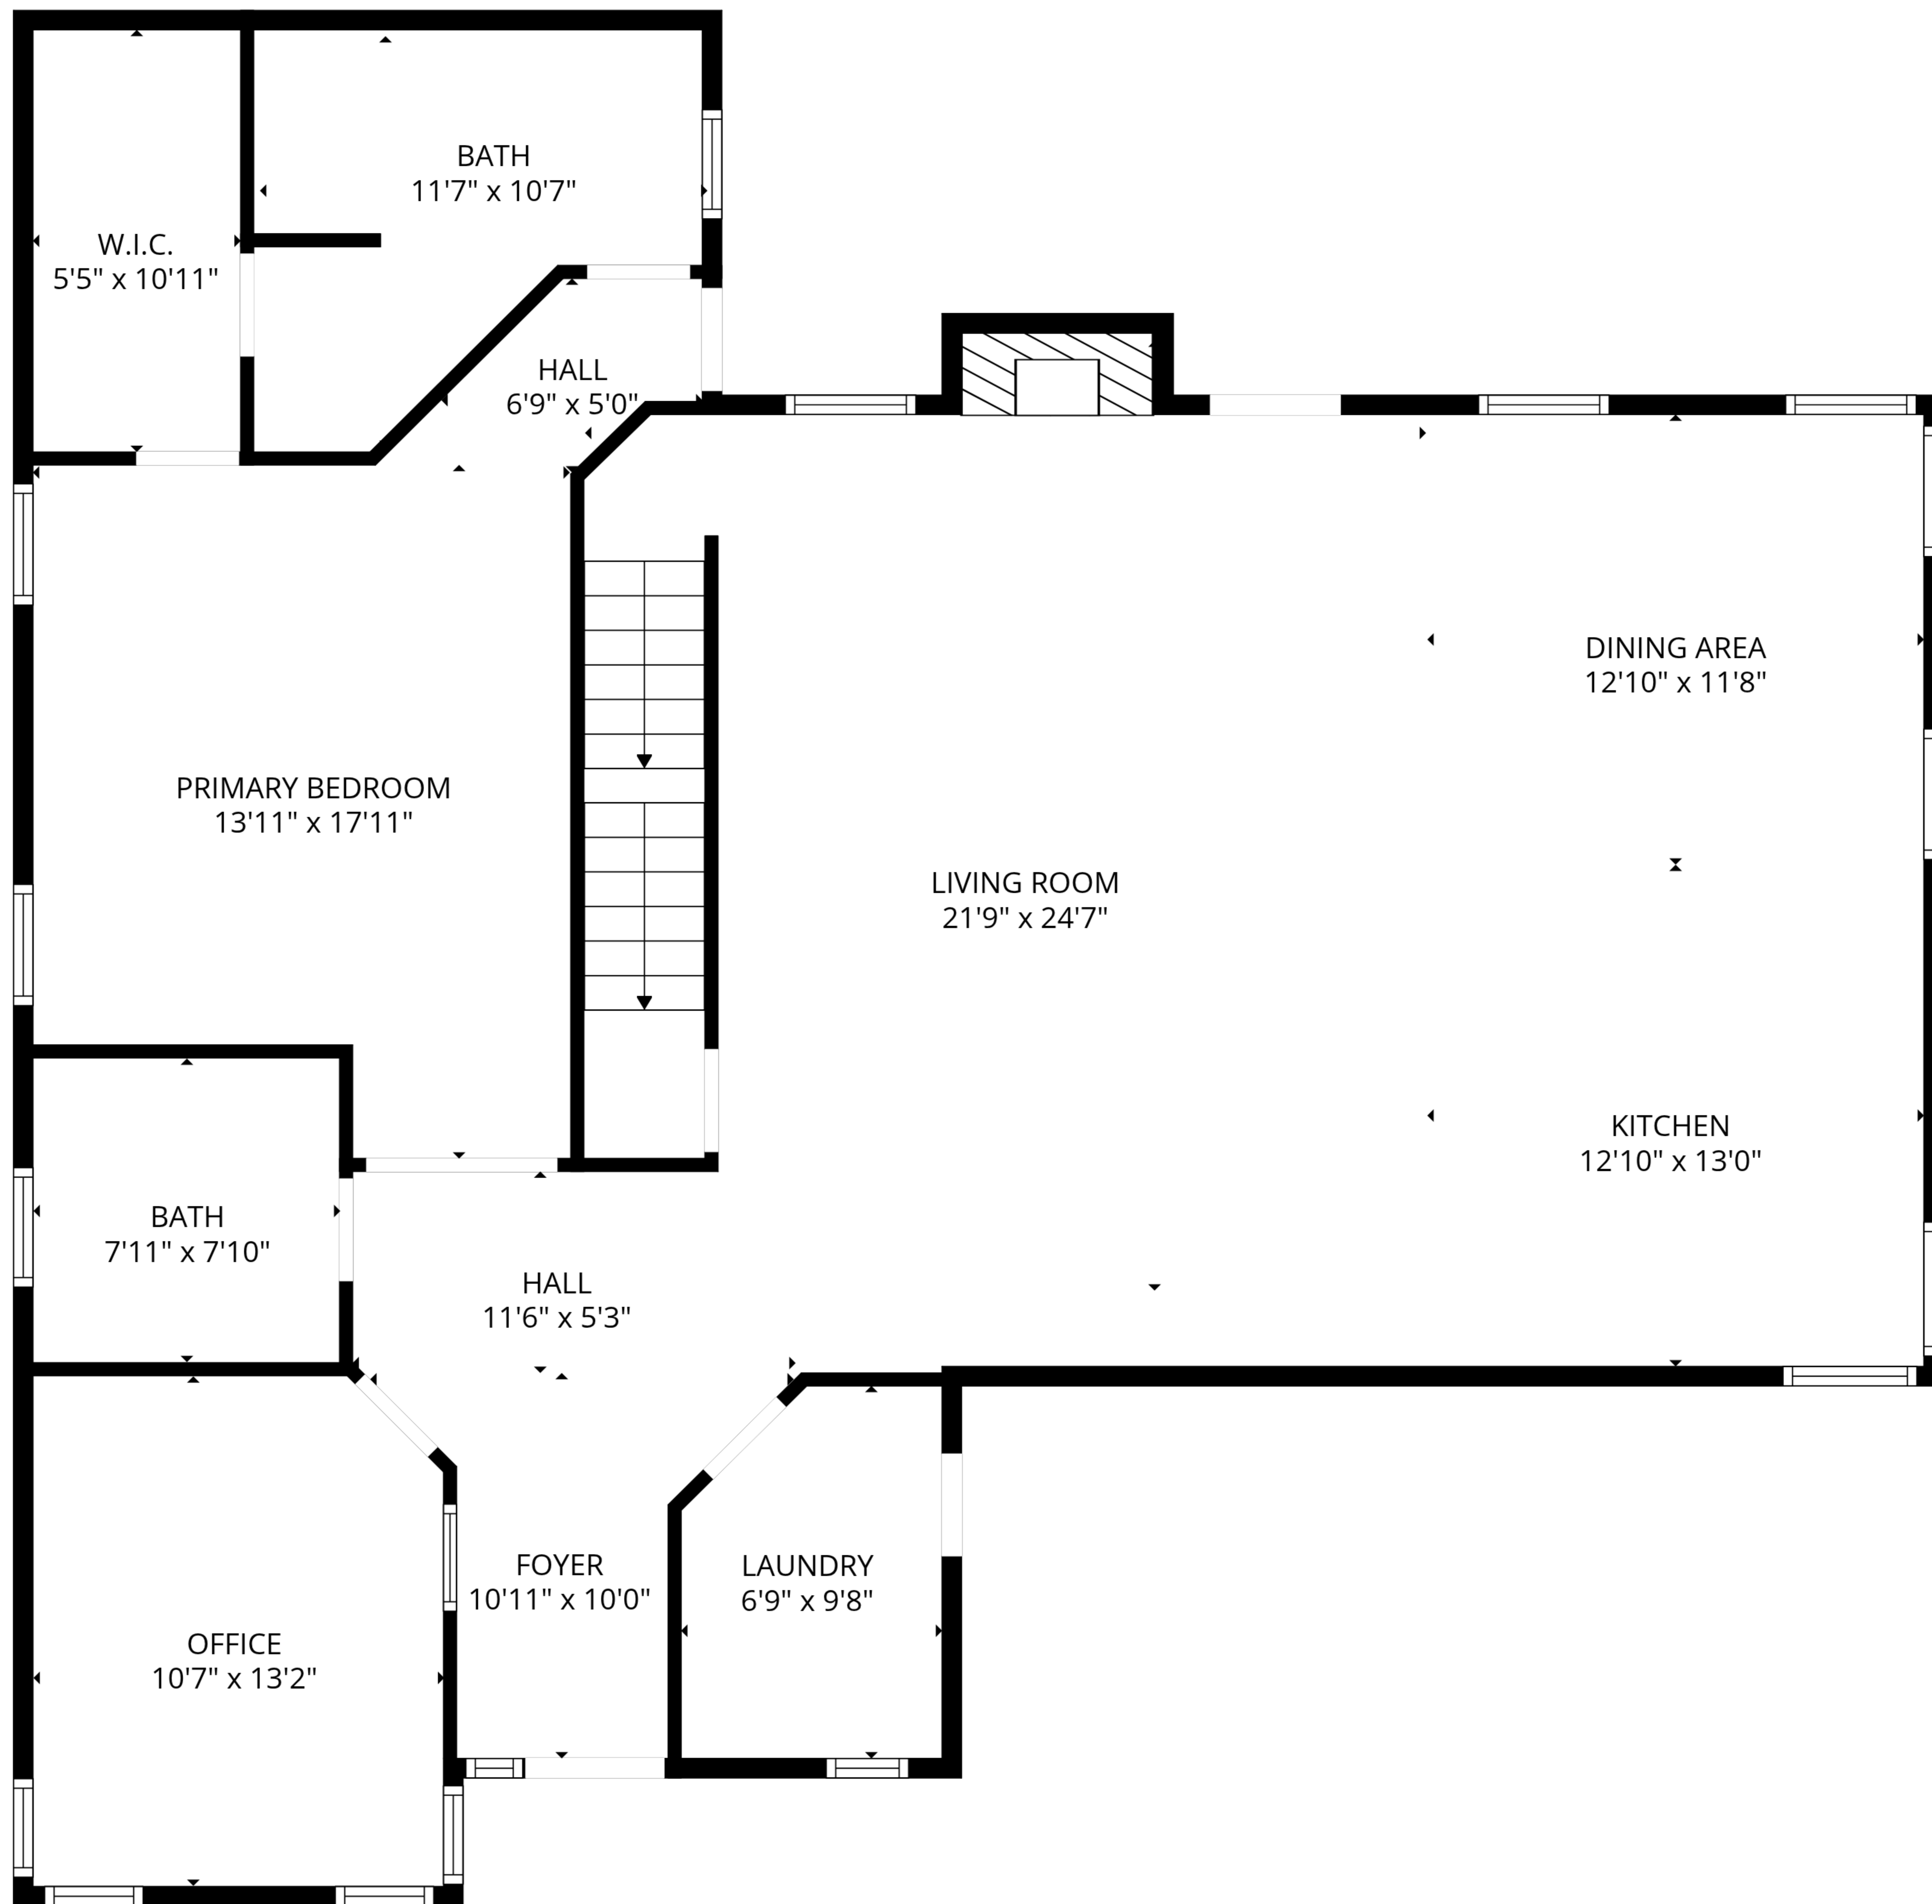

RECREATION ROOM  
34'8" x 18'3"

BEDROOM  
15'4" x 7'0"

BATH  
9'4" x 4'11"

UTILITY  
23'6" x 12'0"

1st floor

2nd floor

Basement