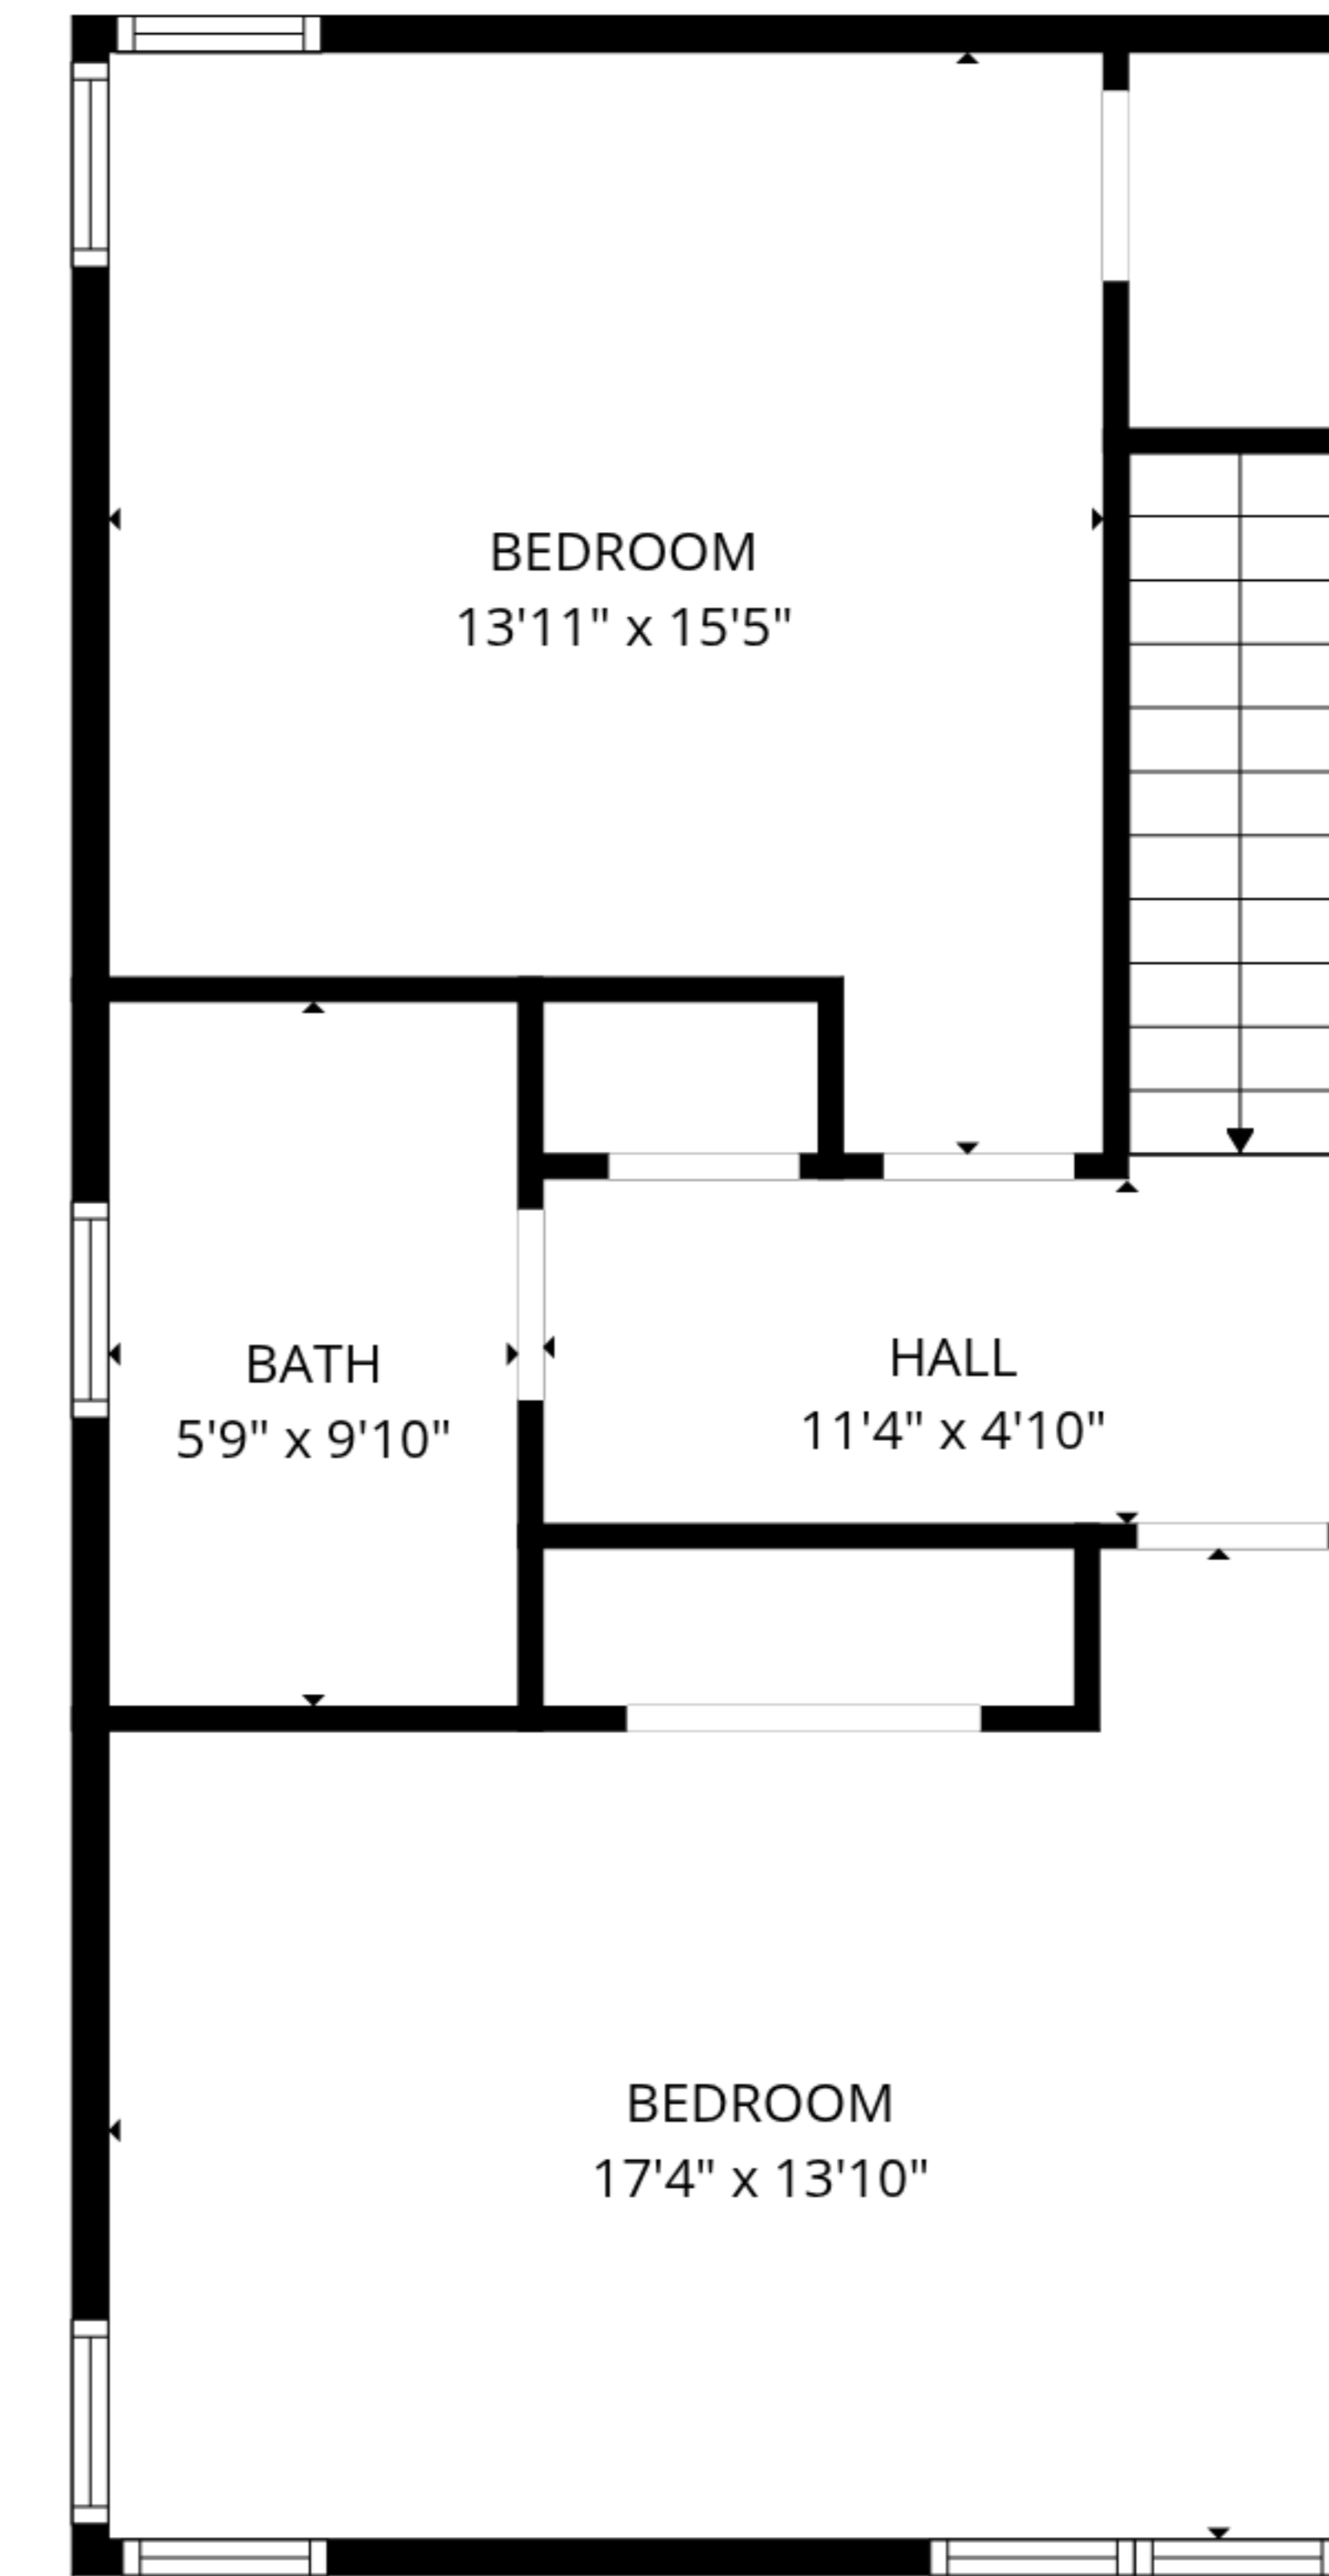

RECREATION ROOM  
34'8" x 18'3"

BEDROOM  
15'4" x 7'0"

BATH  
9'4" x 4'11"

UTILITY  
23'6" x 12'0"

1st floor

2nd floor

Basement