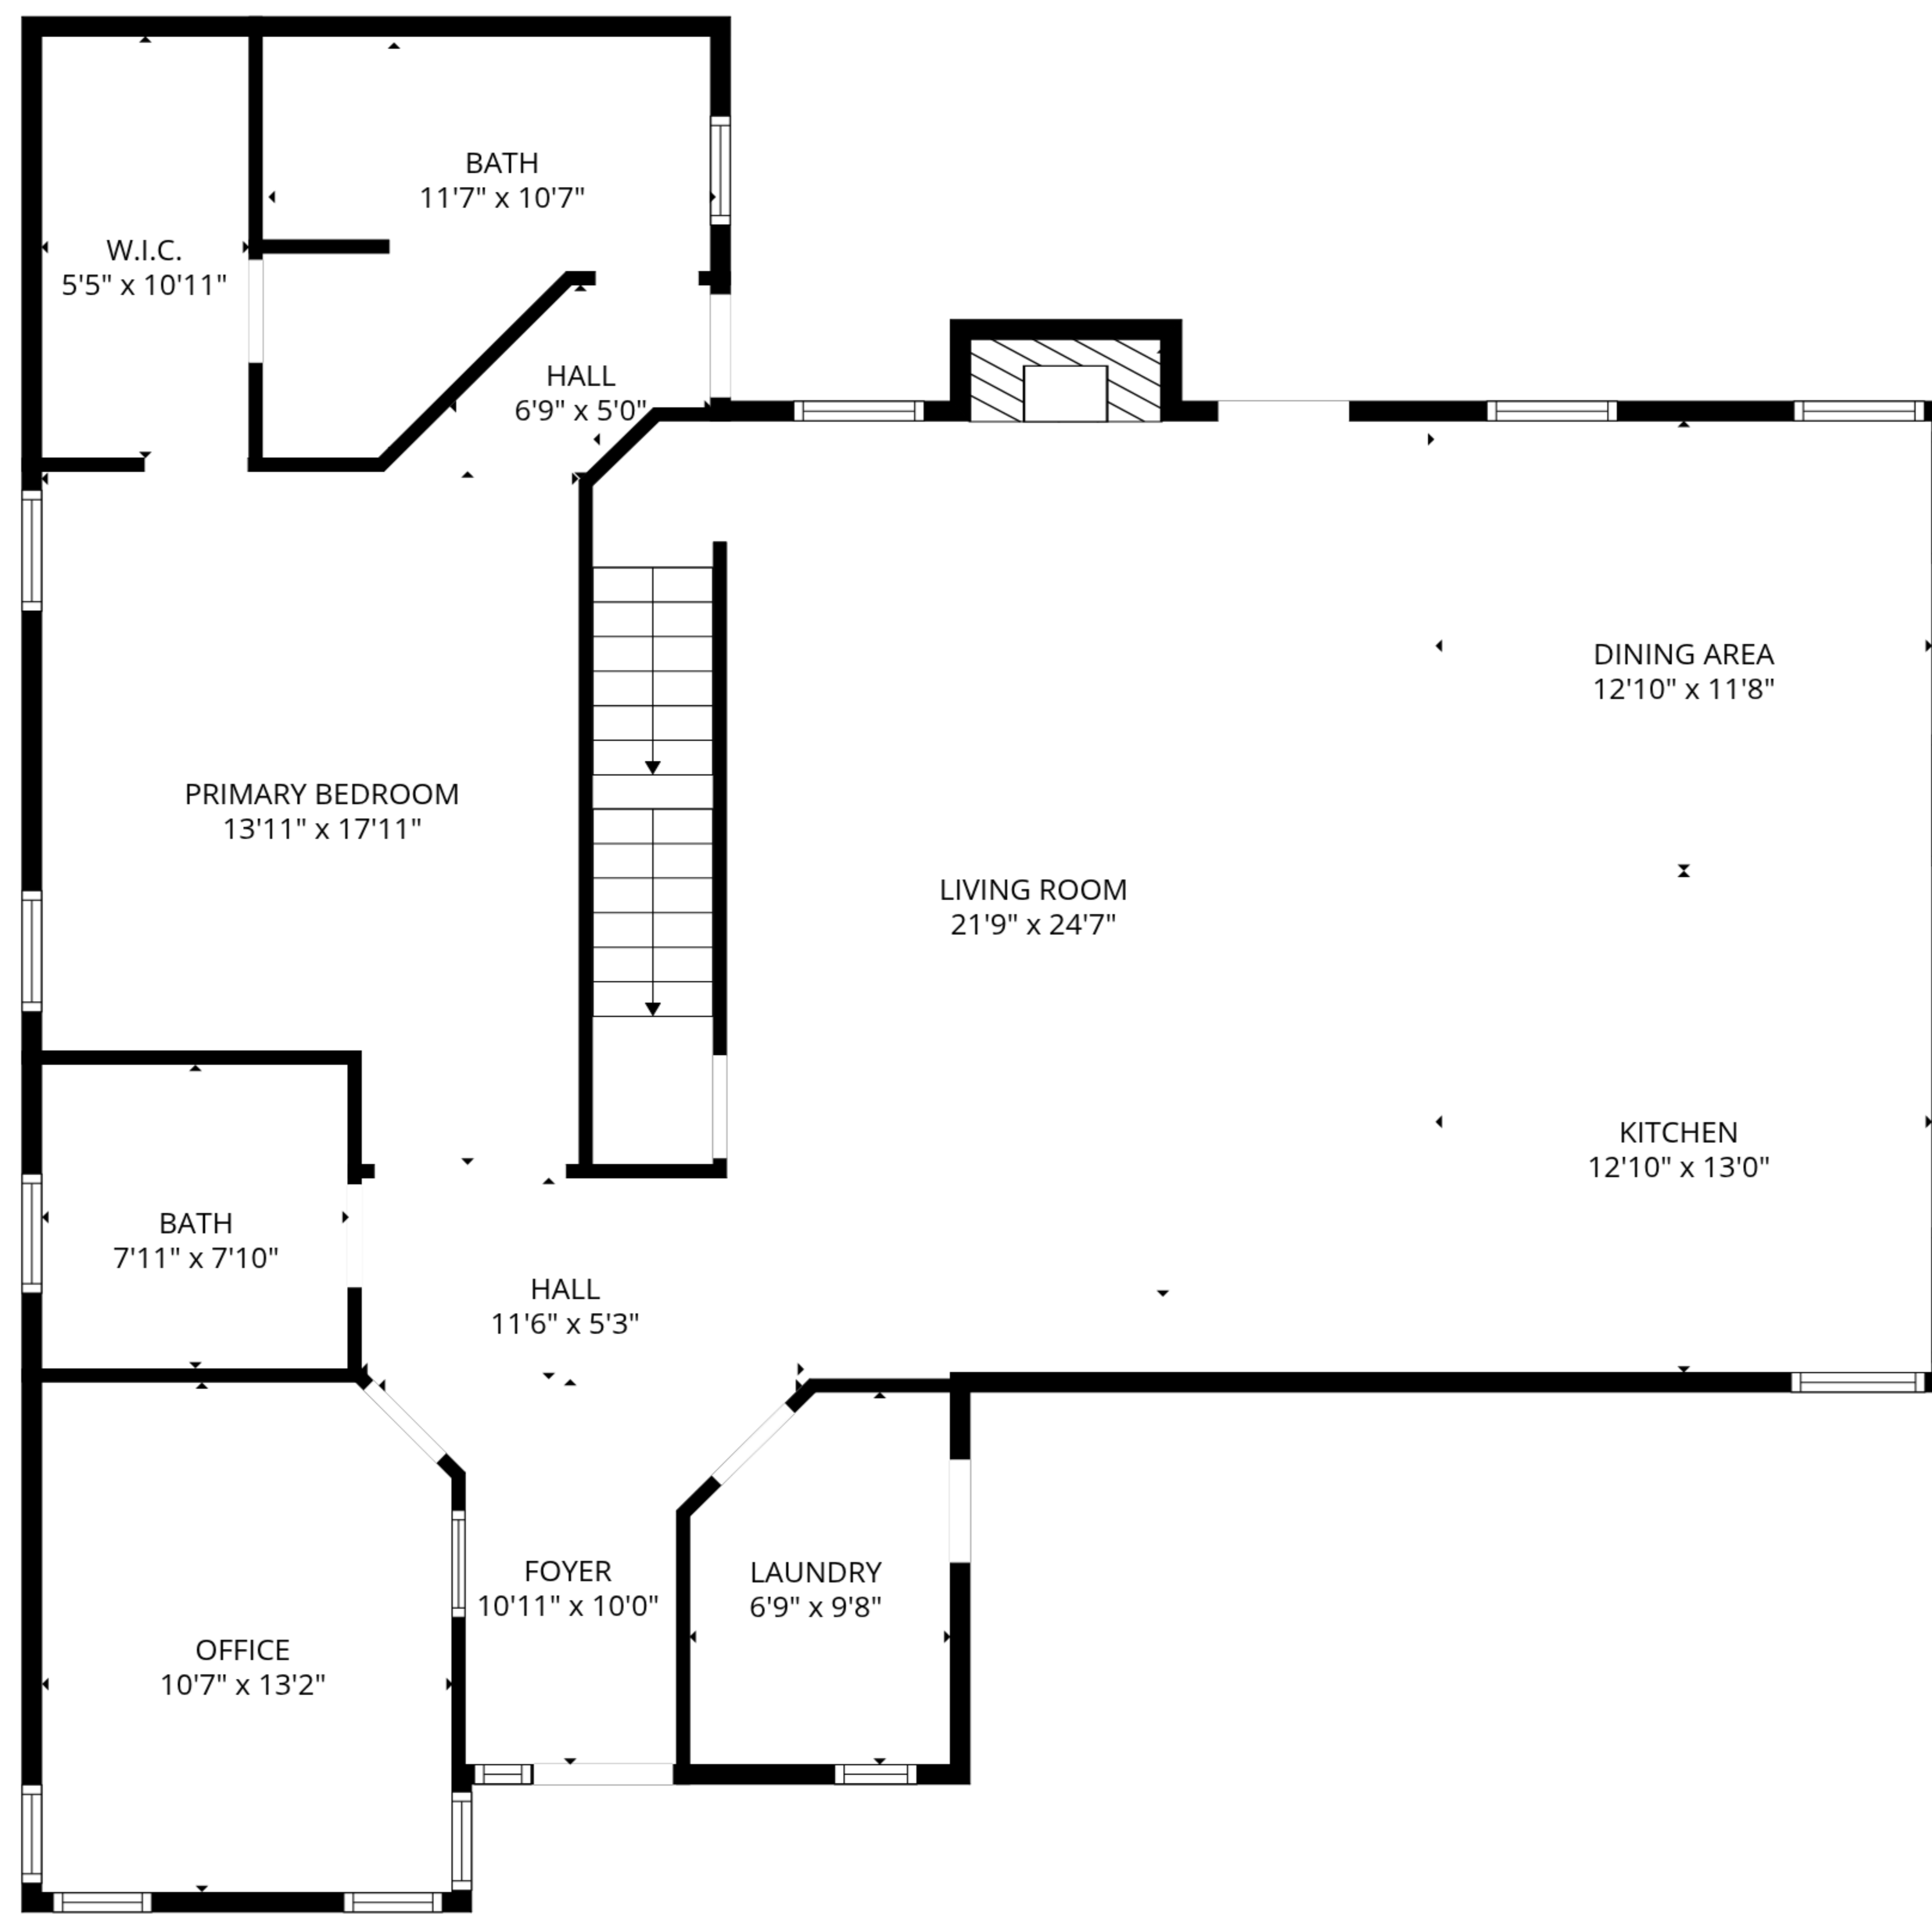

RECREATION ROOM  
34'8" x 18'3"

BEDROOM  
15'4" x 7'0"

BATH  
9'4" x 4'11"

UTILITY  
23'6" x 12'0"

1st floor

2nd floor

Basement