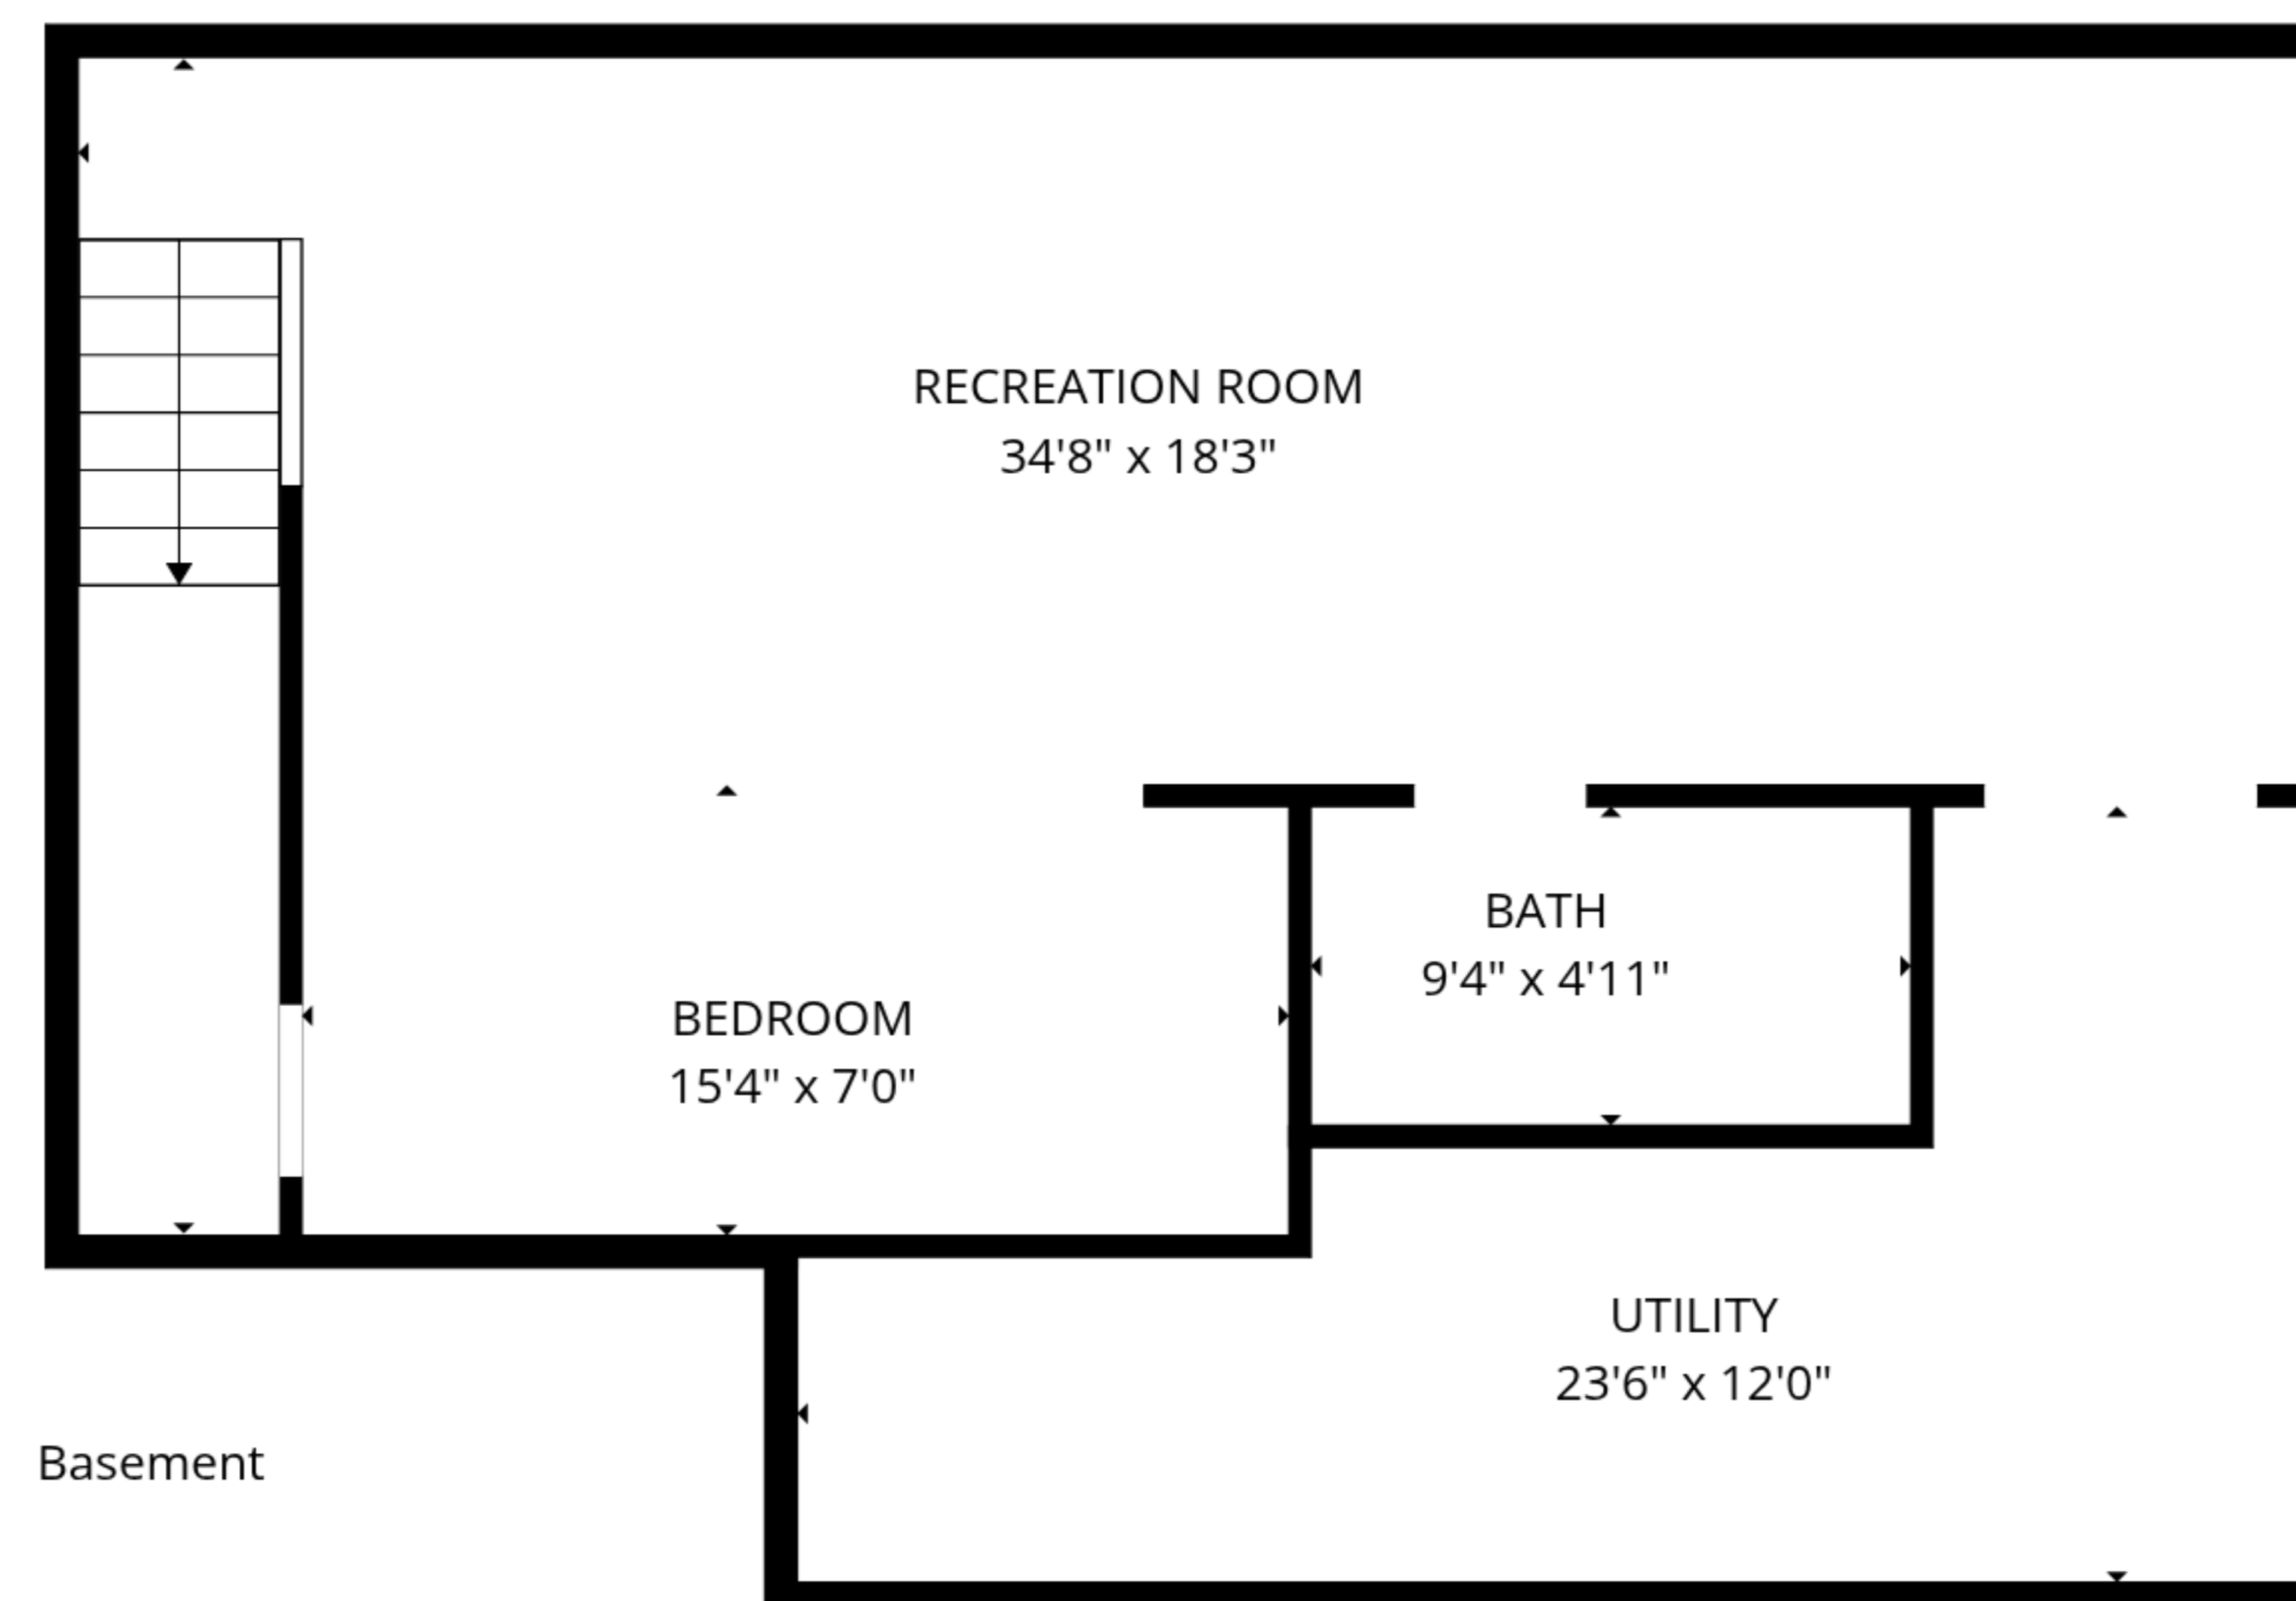

RECREATION ROOM  
34'8" x 18'3"

BEDROOM  
15'4" x 7'0"

BATH  
9'4" x 4'11"

UTILITY  
23'6" x 12'0"

1st floor

2nd floor

Basement